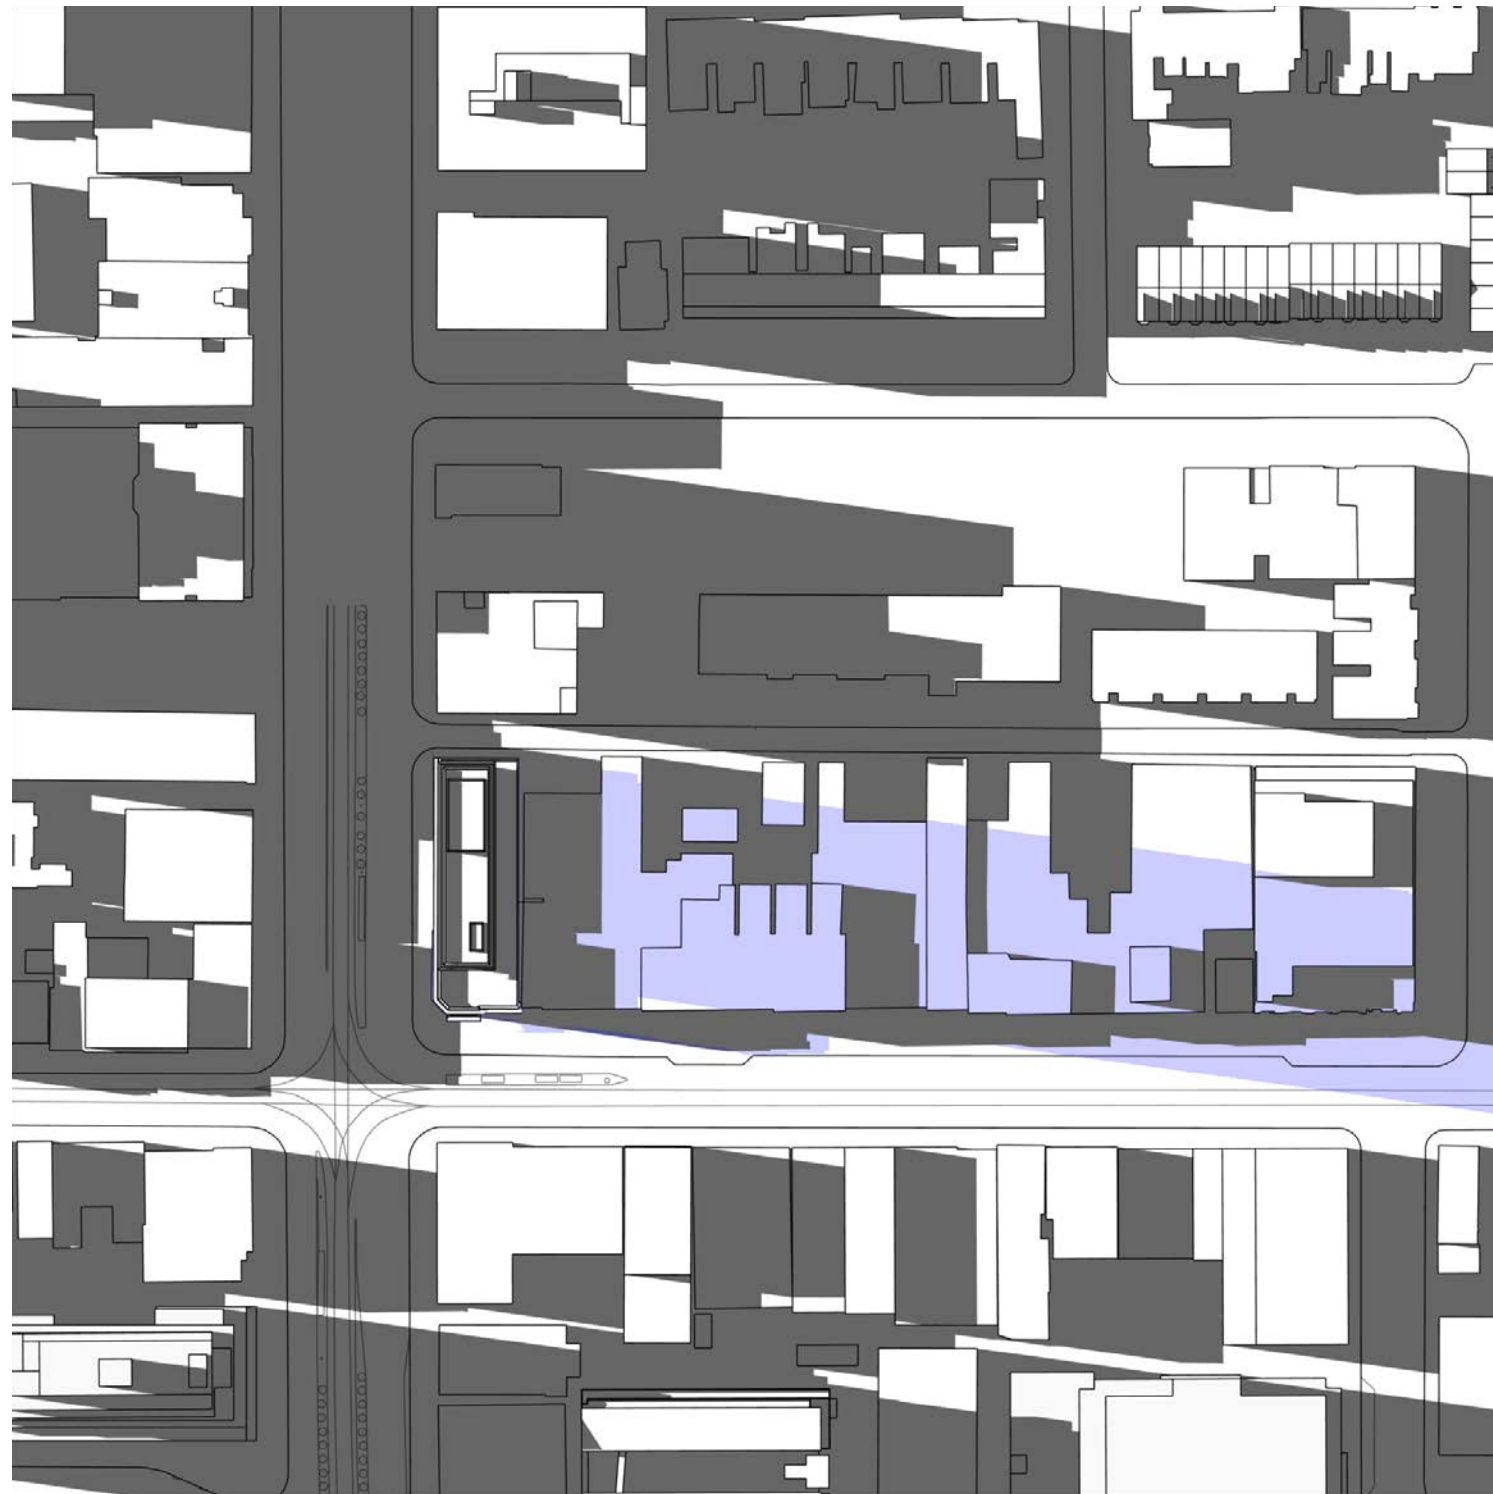

12:18 pm

1:18 pm

2:18 pm

3:18 pm

4:18 pm

5:18 pm

6:18 pm

# **PROPOSED - JUNE 21**

---

Queen–Spadina - North Site

9:18 am

10:18 am

11:18 am

12:18 pm

1:18 pm